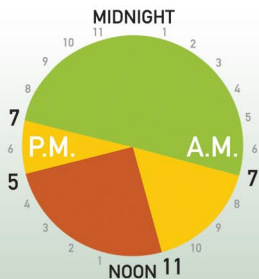

POWER. SMARTER.

Help your budget and the environment – run your dryer during off-peak periods.

Ontario Electricity Time-of-Use Price Periods

Prices effective
November 1, 2011

6.2
¢/kWh **Off-peak**

9.2
¢/kWh **Mid-peak**